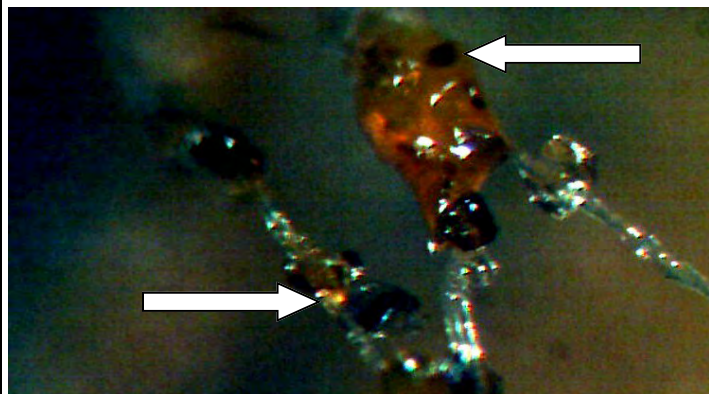

Dustlok® Adhesive Advantage

The *only* filtration media adhesive that continuously renews its effectiveness throughout the life of the filter.

Traditional Adhesive - *After 3 Days*

Traditional Adhesive After 3 Days

A particle is stopped by the adhesive, but remains on the fiber's surface. As particles attach, the adhesive does not renew its effectiveness, rendering that area of the fiber surface useless.

Dustlok Adhesive - *Day 1*

Dustlok Adhesive Day 1

Dustlok Adhesive captures a particle on the fiber's surface. The particle adheres to the adhesive, assuring it will not detach and enter the air stream.

Dustlok Adhesive - *Day 3*

(Picture at left: Chemical analysis in progress)

Test Procedure Includes:

- Clean filter paper is placed downstream of the media that contains Dustlok Adhesive.
- The media is subjected to air velocities typically used in air handling systems.
- After completing the test, the filter paper is removed and analyzed. A **microscopy analysis** is conducted and involves looking for visual signs of adhesive migration. In addition, a **chemical analysis** is used to detect traces of the adhesive's chemical composition on the filter paper.