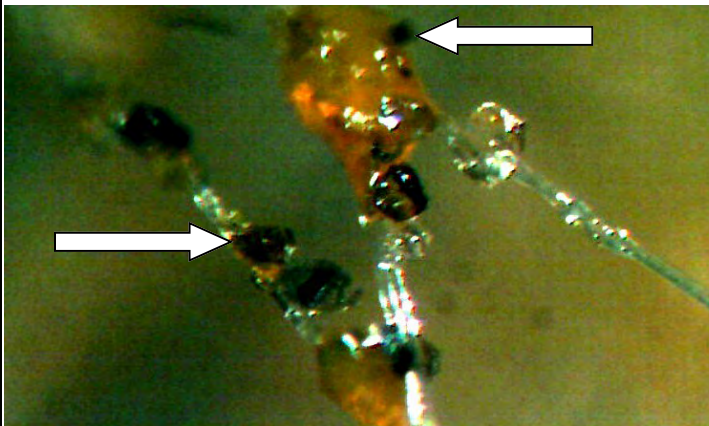

A particle is stopped by the adhesive, but remains on the fiber's surface. As particles attach, the adhesive does not renew its effectiveness, rendering that area of the fiber surface useless.

Dustlok Adhesive - *Day 1*

Dustlok Adhesive Day 1

Dustlok Adhesive captures a particle on the fiber's surface. The particle adheres to the adhesive, assuring it will not detach and enter the air stream.

Dustlok Adhesive - *Day 3*

Dustlok Adhesive Day 3

Dustlok Adhesive surrounds the particle, holding it securely in the filter media. The particle is encapsulated, allowing the adhesive to capture additional particulate and repeat the process.

(Picture at left: Chemical analysis in progress)

Test Procedure Includes:

- Clean filter paper is placed downstream of the media that contains Dustlok Adhesive.
- The media is subjected to air velocities typically used in air handling systems.
- After completing the test, the filter paper is removed and analyzed. A **microscopy analysis** is conducted and involves looking for visual signs of adhesive migration. In addition, a **chemical analysis** is used to detect traces of the adhesive's chemical composition on the filter paper.