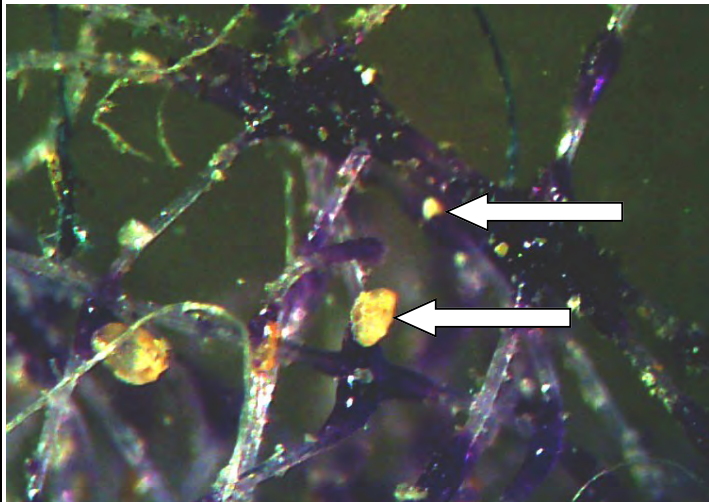

Dustlok® Adhesive Advantage

The *only* filtration media adhesive that continuously renews its effectiveness throughout the life of the filter.

Traditional Adhesive - *After 3 Days*

Traditional Adhesive After 3 Days

A particle is stopped by the adhesive, but remains on the fiber's surface. As particles attach, the adhesive does not renew its effectiveness, rendering that area of the fiber surface useless.

Dustlok Adhesive - *Day 1*

Dustlok Adhesive Day 1

Dustlok Adhesive captures a particle on the fiber's surface. The particle adheres to the adhesive, assuring it will not detach and enter the air stream.

Dustlok Adhesive - *Day 3*

(Picture at left: Chemical analysis in progress)

Test Procedure Includes:

- Clean filter paper is placed downstream of the media that contains Dustlok Adhesive.
- The media is subjected to air velocities typically used in air handling systems.
- After completing the test, the filter paper is removed and analyzed. A **microscopy analysis** is conducted and involves looking for visual signs of adhesive migration. In addition, a **chemical analysis** is used to detect traces of the adhesive's chemical composition on the filter paper.